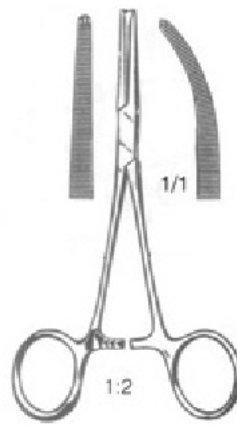

Available in Straight and Curved

12.5 cm 15 cm 18 cm 20 cm

Kocher

PTI-121-108
Kocher

Available in Straight and Curved

14 cm 16 cm 18 cm 20 cm

Tenaculum Braun

PTI-121-109
Tenaculum Braun

Available in Straight and Curved

25 cm

Teale Vulsellum Forceps

PTI-121-111
Teale Vulsellum Forceps

25 cm

Crile Kocher

PTI-121-112
Crile Kocher
Available in Straight and Curved

16 cm

Allis Tissue Forcep

PTI-121-110
Allis Tissue Forcep

15 cm 16 cm 18 cm 20 cm

Forceps

Sponge Foerster Forceps

PTI-121-113

Sponge Foerster Forceps

Available in Straight and Curved

18 cm

24 cm

25 cm

Towel Forceps

PTI-121-114

Towel Forceps

9 cm

10 cm